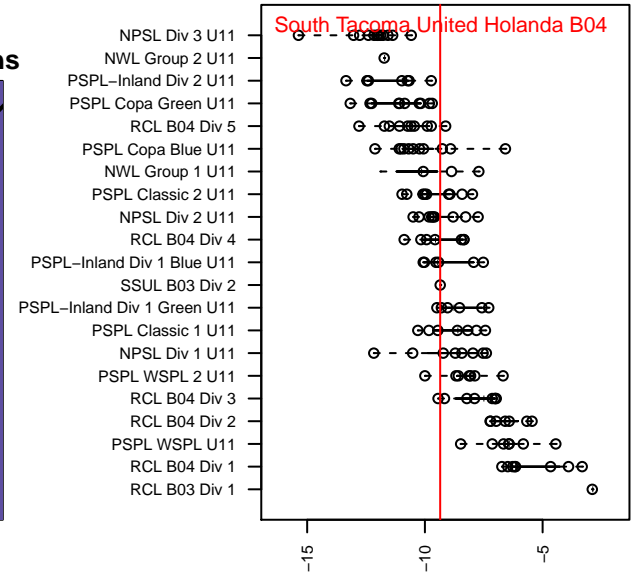

South Tacoma United Holanda B04

Tacoma United FC
 Tacoma, WA
 B04 total strength=314
 attack=0.24 defense=0.15
 fall league = SSUL B03 Div 2
 spr league = Spr NPSL Div 3 U11

alt names used:
 SOUTH TACOMA UNITED FCHOLANDA
 STU Holanda BU11
 STU Holanda
 Holanda
 South Tacoma United Holanda – BU11
 South Tacoma United Holanda – BU11
 STU Holanda
 South Tacoma United Holanda – BU11

**attack and defense variance (black dot)
relative to other teams
and top 10 in region**

**attack and defense rating
relative to others at age
and all opponents in last 13 months**

Performance relative to 13 month average