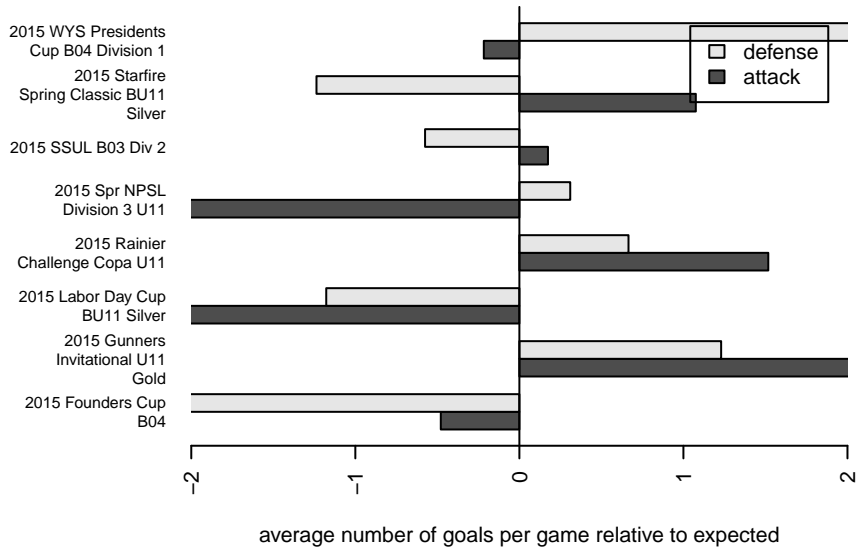

South Tacoma United Holanda B04

Tacoma United FC
 Tacoma, WA
 B04 total strength=314
 attack=0.24 defense=0.15
 fall league = SSUL B03 Div 2
 spr league = Spr NPSL Div 3 U11

alt names used:
 SOUTH TACOMA UNITED FCHOLANDA
 STU Holanda BU11
 STU Holanda
 Holanda
 South Tacoma United Holanda – BU11
 South Tacoma United Holanda – BU11
 STU Holanda
 South Tacoma United Holanda – BU11

Venues played:
 2015 Starfire Spring Classic BU11 Silver
 2015 Rainier Challenge Copa U11
 2015 Gunners Invitational U11 Gold
 2015 Labor Day Cup BU11 Silver
 2015 SSUL B03 Div 2
 2015 Founders Cup B04
 2015 Spr NPSL Division 3 U11
 2015 WYS Presidents Cup B04 Division 1

**attack and defense variance (black dot)
relative to other teams
and top 10 in region**

**attack and defense rating
relative to others at age
and all opponents in last 13 months**

Performance relative to 13 month average