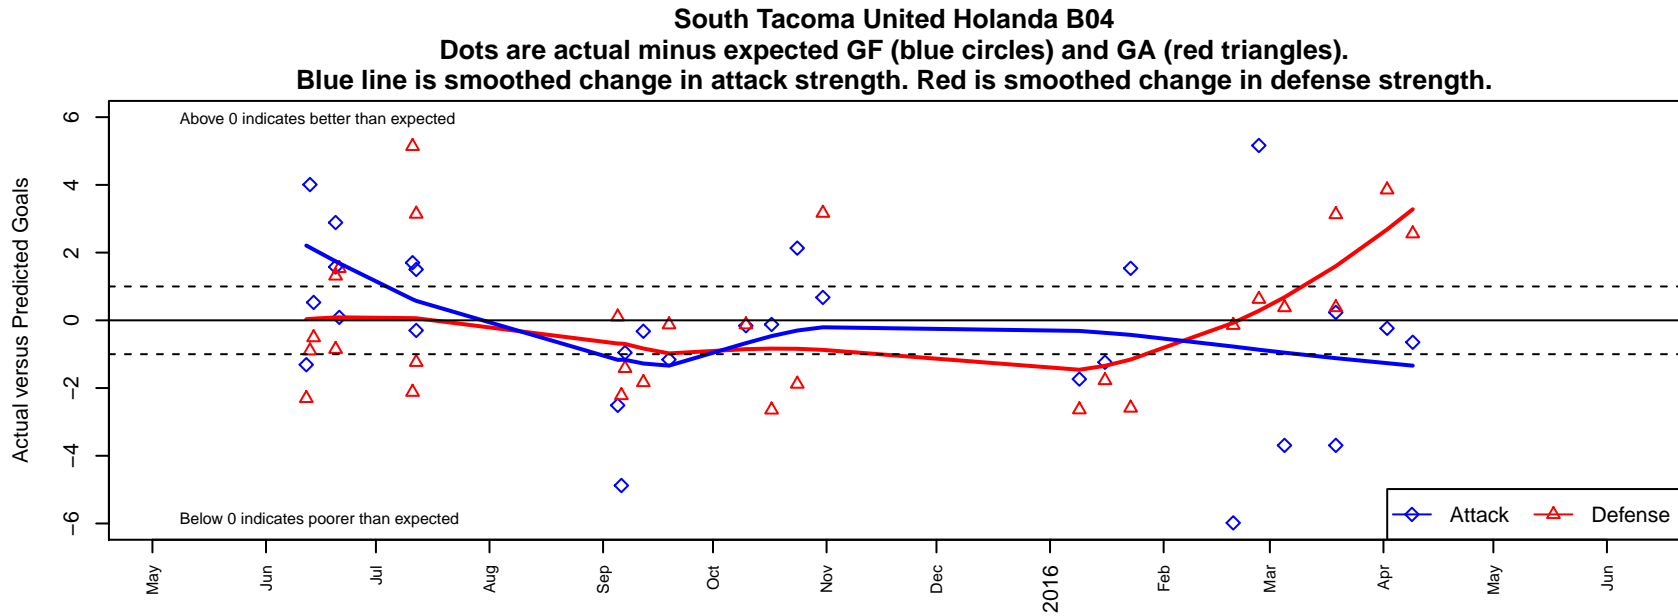

South Tacoma United Holanda B04

Tacoma United FC
 Tacoma, WA
 B04 total strength=314
 attack=0.24 defense=0.15
 fall league = SSUL B03 Div 2
 spr league = Spr NPSL Div 3 U11

alt names used:
 SOUTH TACOMA UNITED FCHOLANDA
 STU Holanda BU11
 STU Holanda
 Holanda
 South Tacoma United Holanda – BU11
 South Tacoma United Holanda – BU11
 STU Holanda
 South Tacoma United Holanda – BU11

**attack and defense variance (black dot)
relative to other teams
and top 10 in region**

**attack and defense rating
relative to others at age
and all opponents in last 13 months**

Performance relative to 13 month average